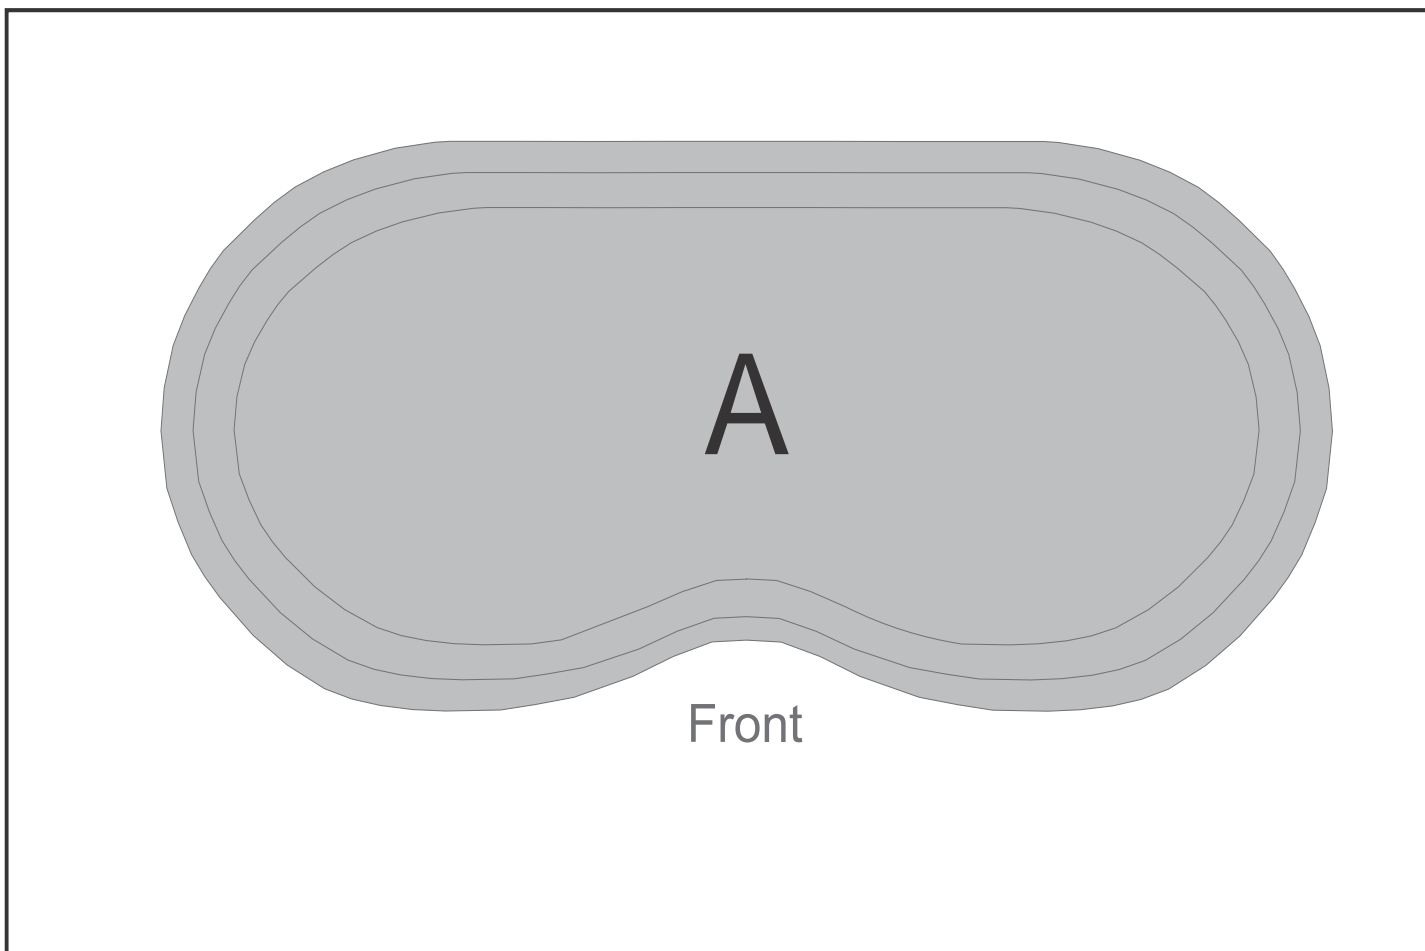

PP-HP-1-G

Hoppla Sleptight Eye Mask

Need to know:

- Includes 1-Position Sublimation (setup fees apply)

- Please Note: We cannot guarantee 100% logo Alignment on all Brandable Panels.

Branding Options:

| Position | Branding Method (Branding Code) | No. of Colours | Dimension |
|----------|---------------------------------|----------------|------------------------|
| A | Custom Sublimation A (CPSUB-A) | Full Colour | 202mm wide x 97mm high |